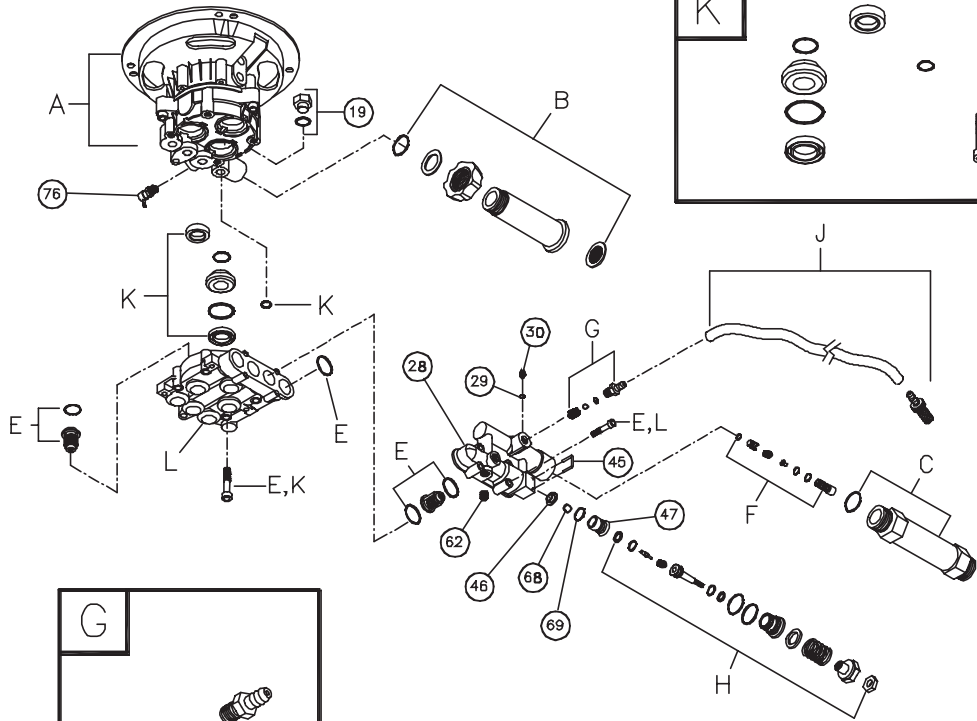

1800 PSI Pressure Washer Parts & Diagrams

Model 01811-0

1800 PSI Pressure Washer

EXPLODED VIEW - MAIN UNIT

PARTS LIST - MAIN UNIT

Item	Part #	Description
1	GB3330GS	HANDLE
2	B2516GS	CAP,Vinyl
4	GB3307GS	BASE
5	B3085GS	CARRIAGE BOLT, 1/4"-20 x 1 1/2"
6	81895GS	CAP, Plug
7	30809GS	GROMMET, Chemical Hose
8	191695GS	DECALS/BILLBOARD
9	21206GS	TIRE, 2" x 8" Black Mag
10	190146GS	PUSHNUT, 1/2"
11	49808GS	WASHER, M12 Flat
12	191413GS	VIBE MOUNT, with Washer
13	57821GS	HHCS, M8
14	A2013GS	SHCS, M8 - 1.25 x 70mm
15	52858GS	NUT, M8
16	190750GS	SHCS, M8 -1.25 x 50mm
17	194298GS	VALVE, Thermal Relief
18	23139GS	KEY
19	B1797GS	FASTENER, Clip
20	B2791GS	COVER, Hinge
21	194216GS	PUMP
22	B2790GS	CAP, End
23	B4224GS	SCREEN, Gun Inlet
24	97837GS	O-RING
25	B2071GS	NUT, 1/4"-20 Locking Flange
26	BB3061BGS	OIL, Engine
27	191689GS	MANUAL
29	190249GS	HOSE, 1/4" x 25'
30	B1862BGS	GUN
31	188792GS	WAND, Adjustable Nozzle
32	191922GS	TAG, Nozzle Instructions
33	21761GS	KIT, O-Ring Maintenance
34	187952GS	DECAL, Cool Down
35	B2335GS	TURBO
36	52858GS	NUT, M8
37	188194GS	BLIND RIVET
900	§	ENGINE

§ - Contact Engine Manufacturer

EXPLODED VIEW - PUMP

PARTS LIST - PUMP

Item	Part #	Description
19	190571GS	CAP, Oil
28	190627GS	MANIFOLD
29	190575GS	O-RING, 4 X 2
30	190576GS	SCREW
45	190578GS	PIN
46	190629GS	VALVE, Seat Plate, Plastic
47	190630GS	VALVE, Seat, Plastic
62	190581GS	CAP, 1/8
68	190582GS	BALL, 7mm SS
69	190584GS	O-RING, 9.25 x 1.78
76	194298GS	THERMAL RELIEF
A	NSP	ASSY, CASE, PISTON
B	190632GS	KIT, WATER INLET, ALUM
C	190634GS	KIT, OUTLET, ALUM
E	190591GS	KIT, CHECK VALVES
F	190592GS	KIT, INLET CHECK
G	190593GS	KIT, CHEMICAL INJECTION
H	190628GS	KIT, UNLOADER STEM
J	189971GS	KIT, CHEMICAL HOSE
K	190636GS	KIT, SEAL SET
L	NSP	KIT, HEAD ALUM

Items Not Illustrated

190586GS	OIL BOTTLE
B2384GS	FILTER, Inlet
I86452GS	FILTER, Inlet, Bag of 10

NOTE: Item letters B - K are service kits and include all parts shown within the box.